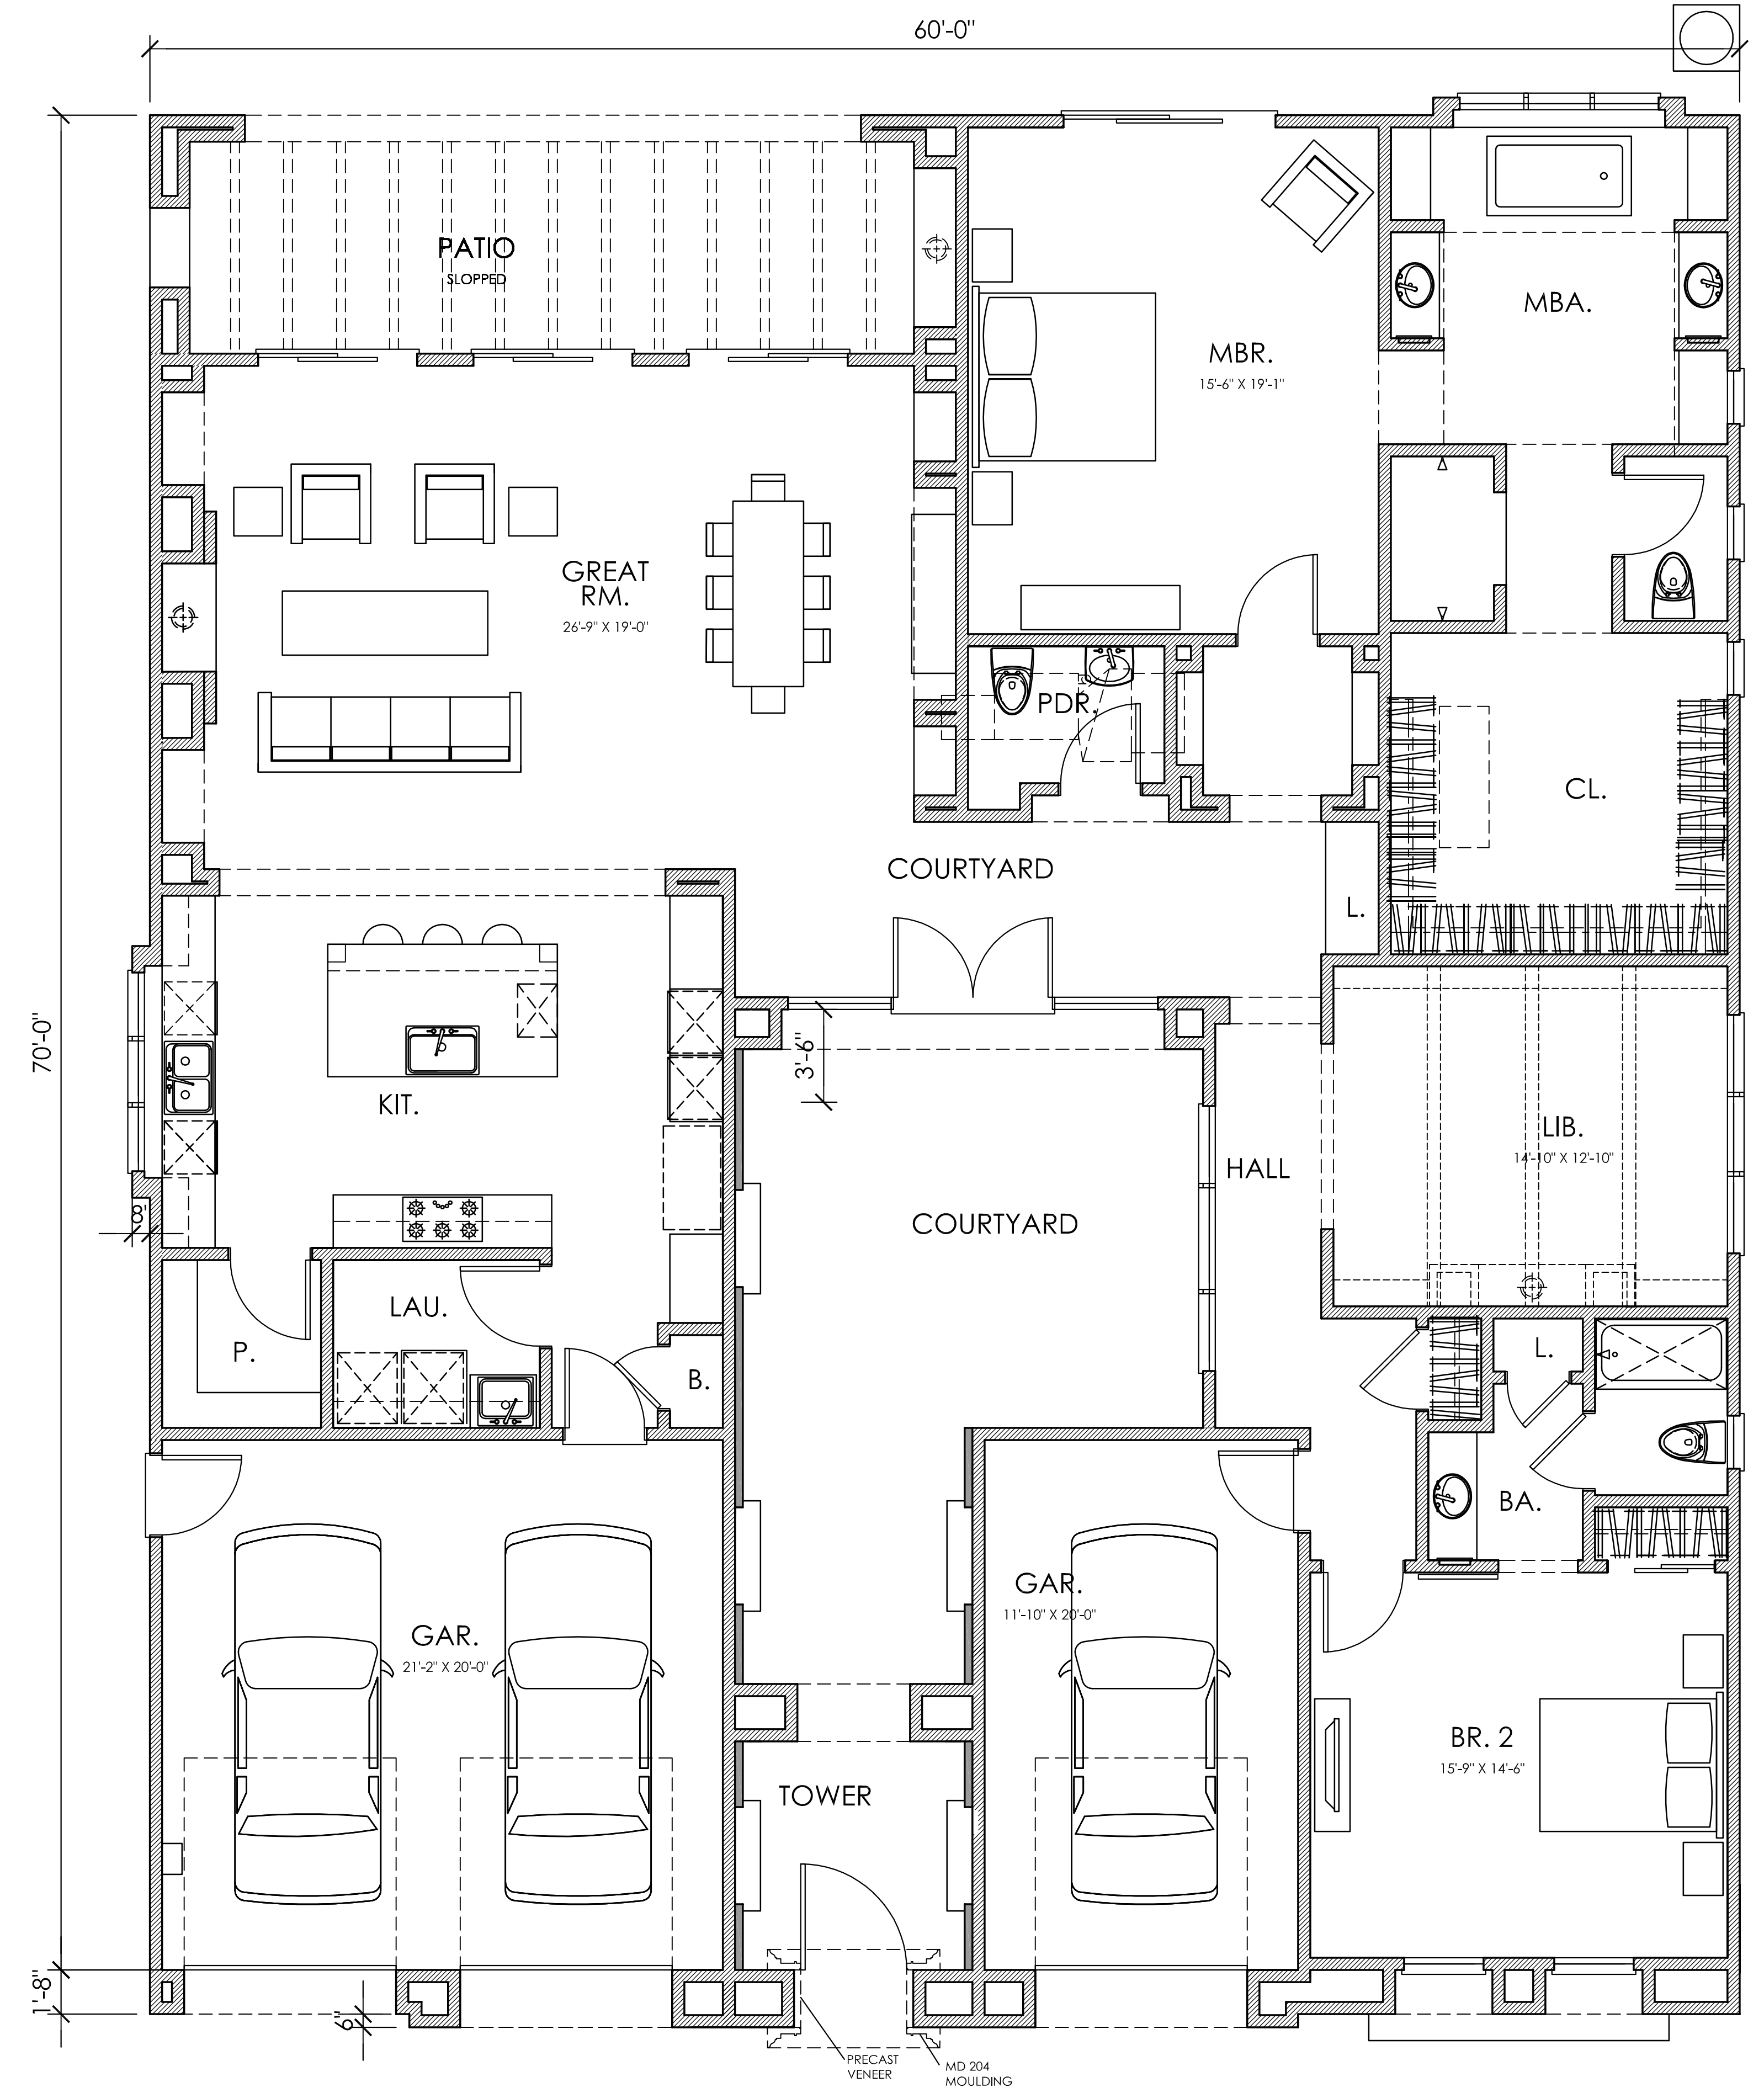

BR. 3 OPTION

BR. SITTING RM. OPTION  
+163 S.F.

STANDARD FIRST FLOOR PLAN

PLAN 1  
2773 S.F. to 2936 S.F.

PLAZA DE LA FUENTE