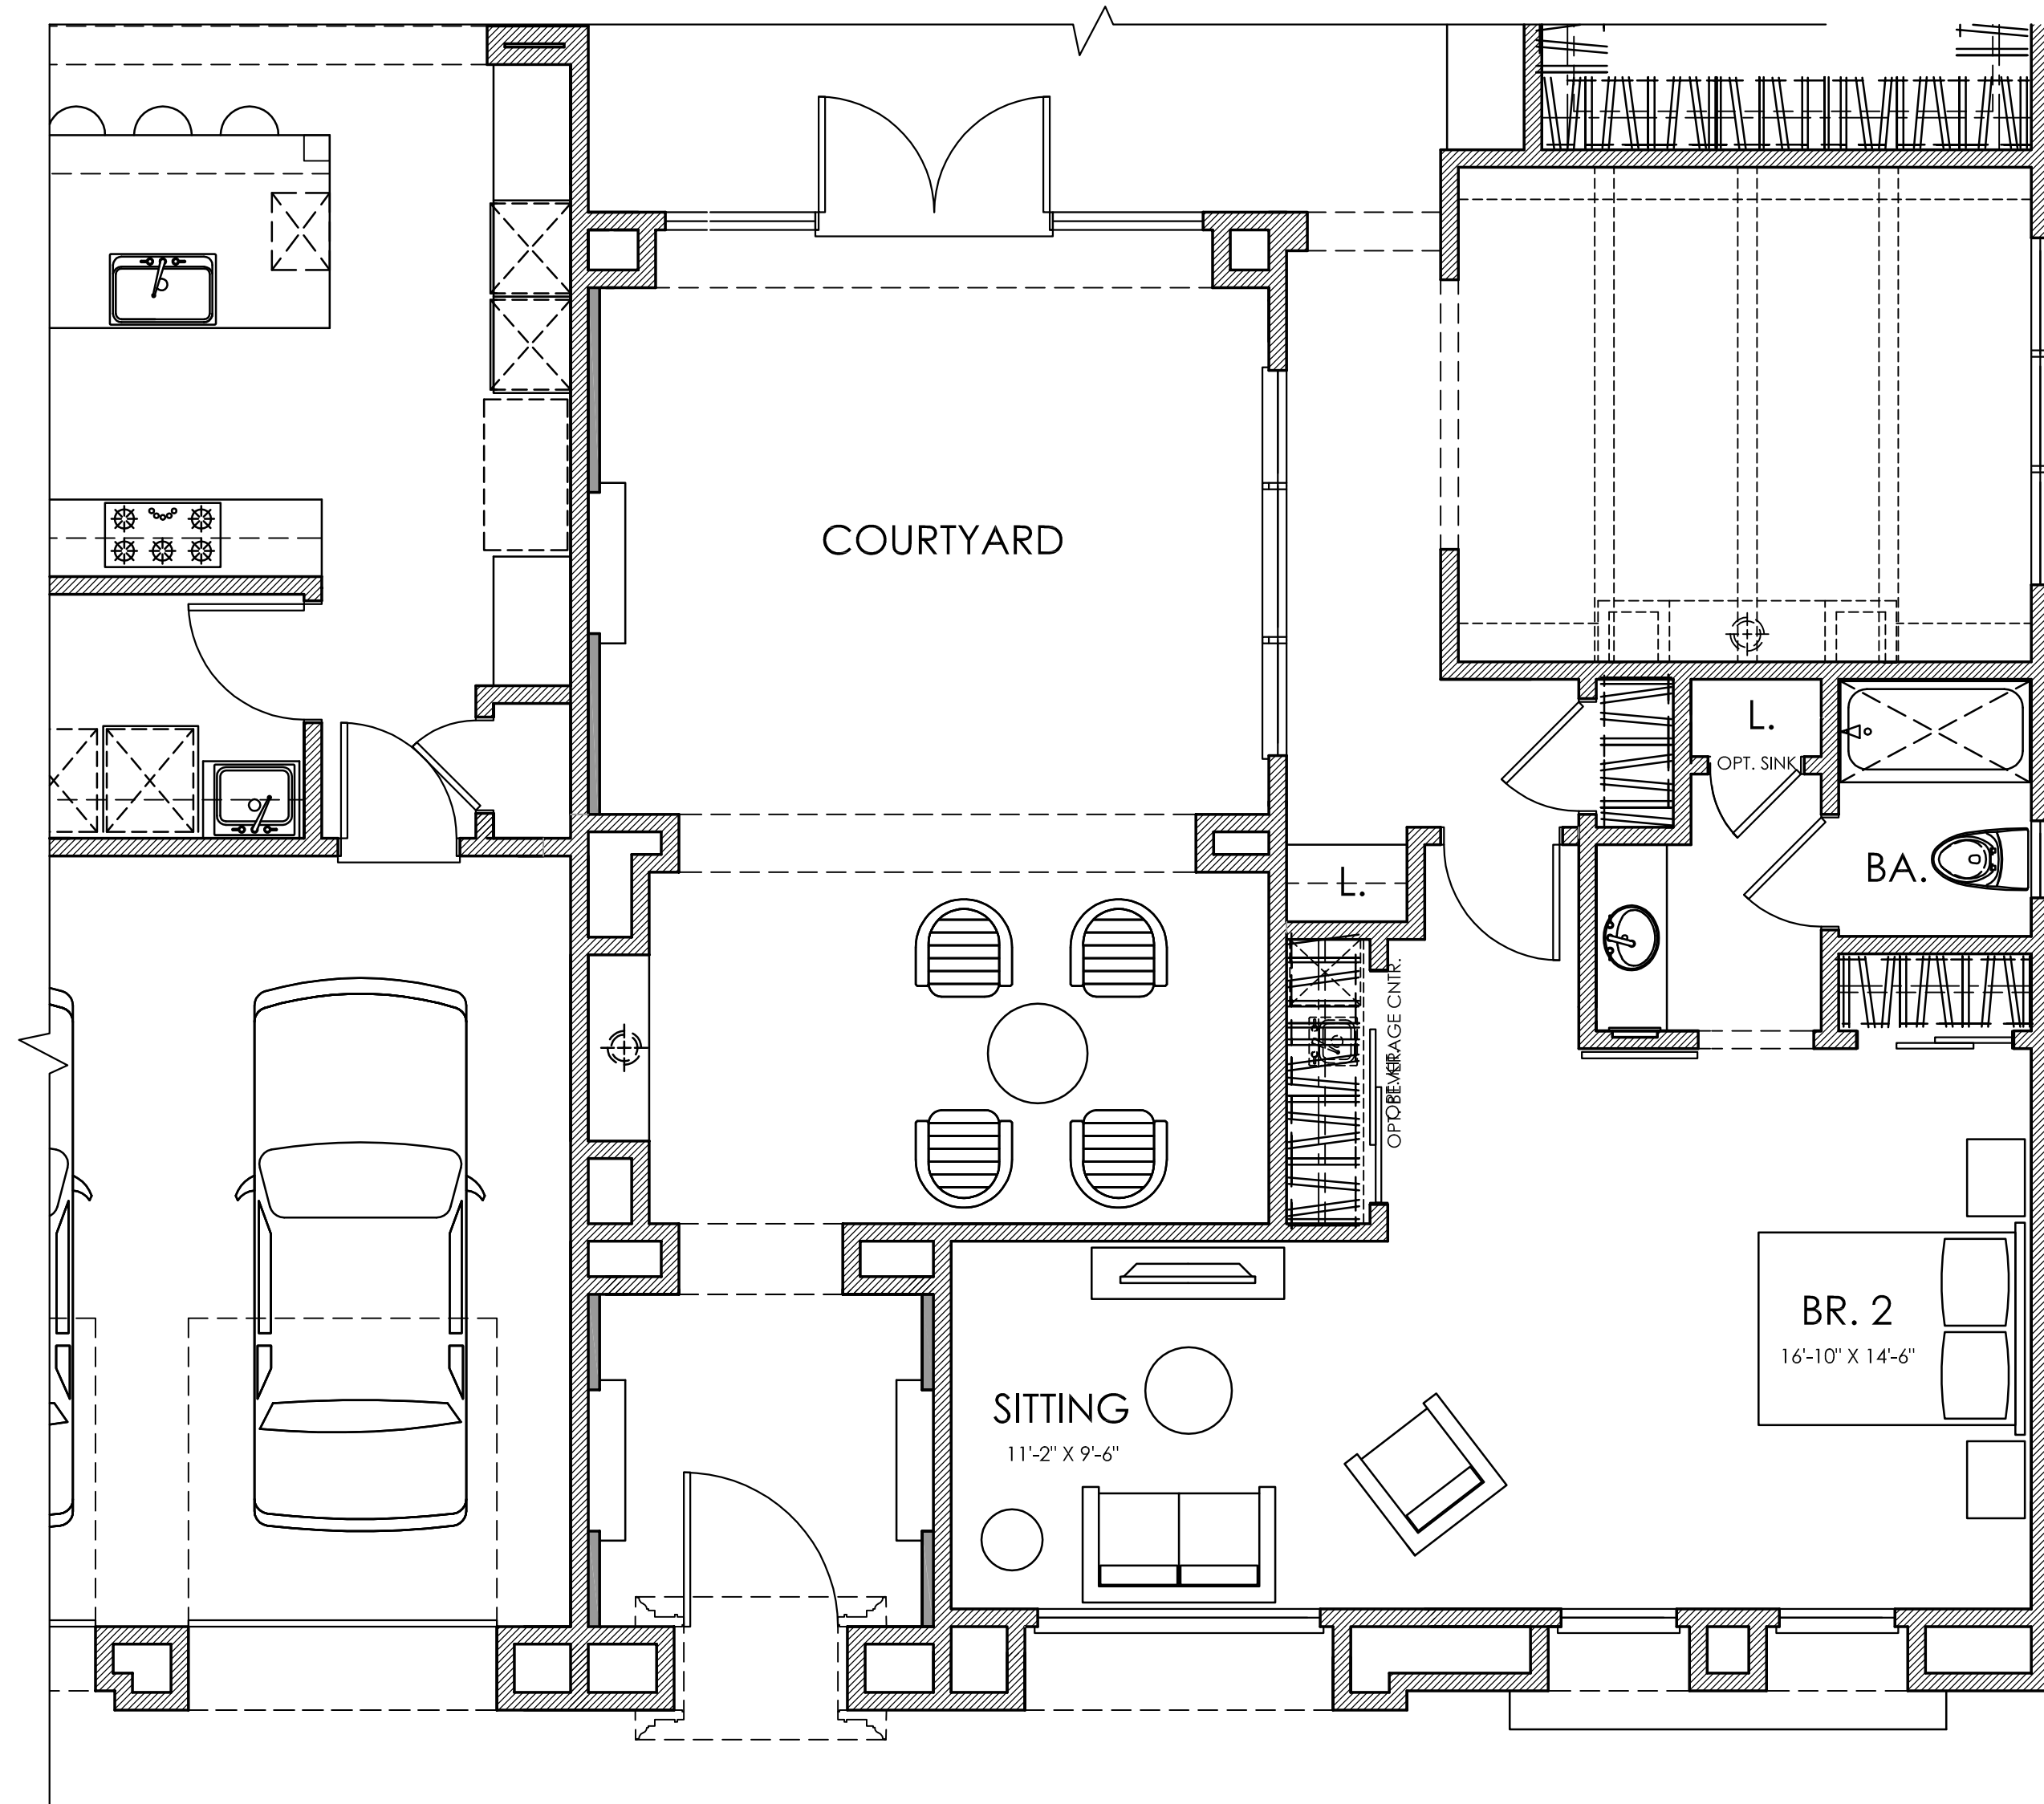

BR. 3 OPTION

BR. SITTING RM. OPTION  
+163 S.F.

STANDARD FIRST FLOOR PLAN

PLAN 1  
2773 S.F. to 2936 S.F.

PLAZA DE LA FUENTE